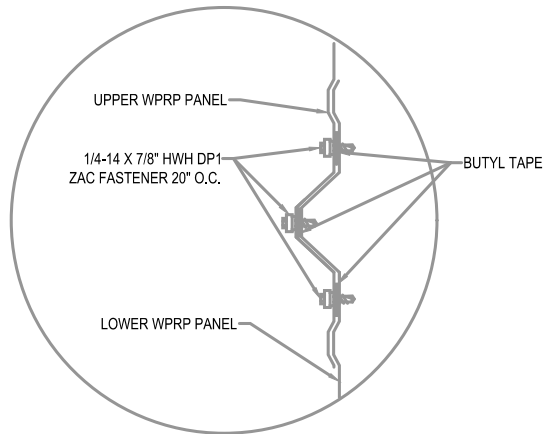

WALL PANEL END LAP DETAIL

WALL PANEL SIDE LAP DETAIL

WALL PANEL END LAP DETAIL

PANEL LAP

• **PROVEN** • **DEPENDABLE** • **SUSTAINABLE** •
METAL ENVELOPE SYSTEMS SINCE 1988

WWW.DMIMETALS.COM

Detail:

WPRP-V-08-00