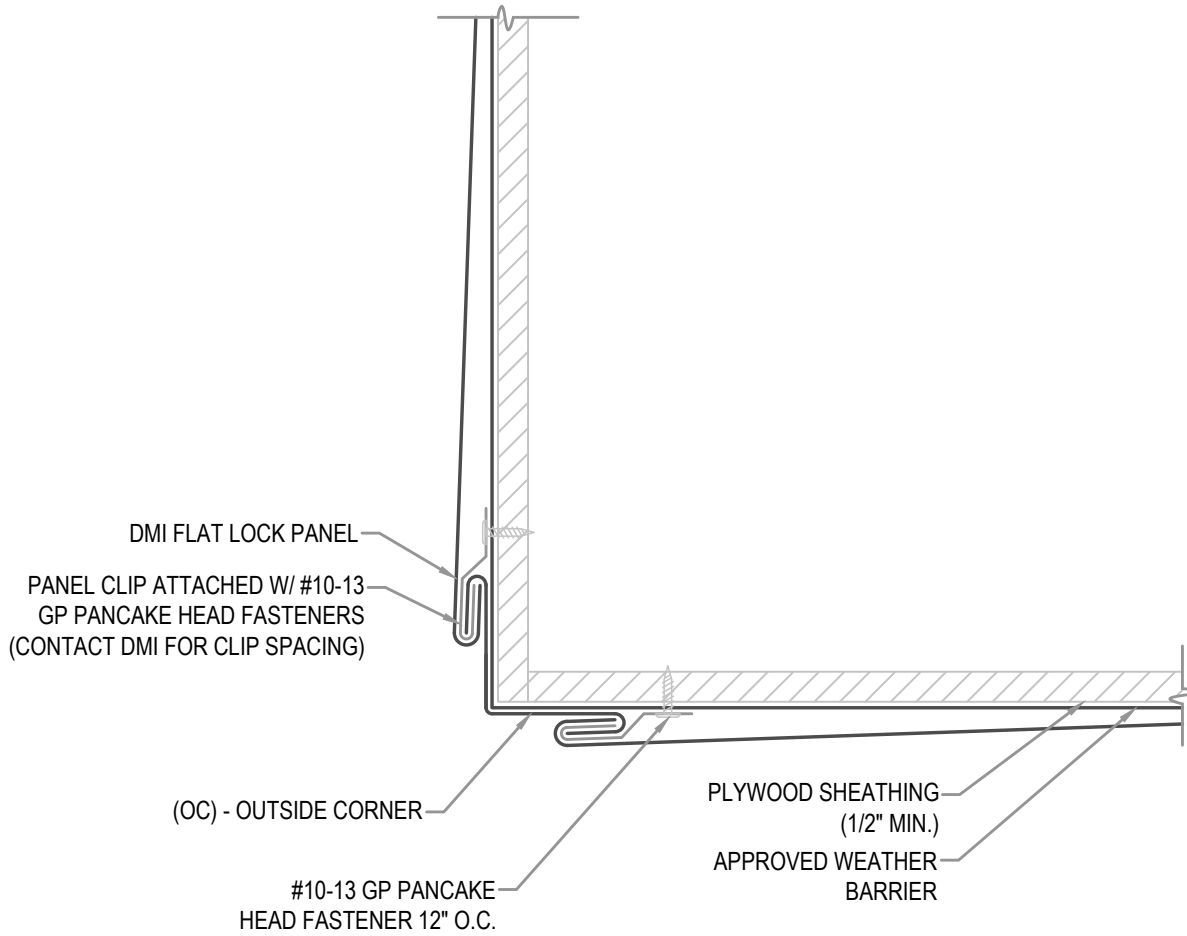

ALL FASTENERS TO PENETRATE WOOD  
3/4" MIN. AND METAL FRAMING 1/2" MIN.

OUTSIDE CORNER

• **PROVEN** • **DEPENDABLE** • **SUSTAINABLE** •

**METAL ENVELOPE SYSTEMS SINCE 1988**

WWW.DMIMETALS.COM

Detail:

FL-06-01

Issue/Rev Date:

09/20

Scale:

3"=1'-0"