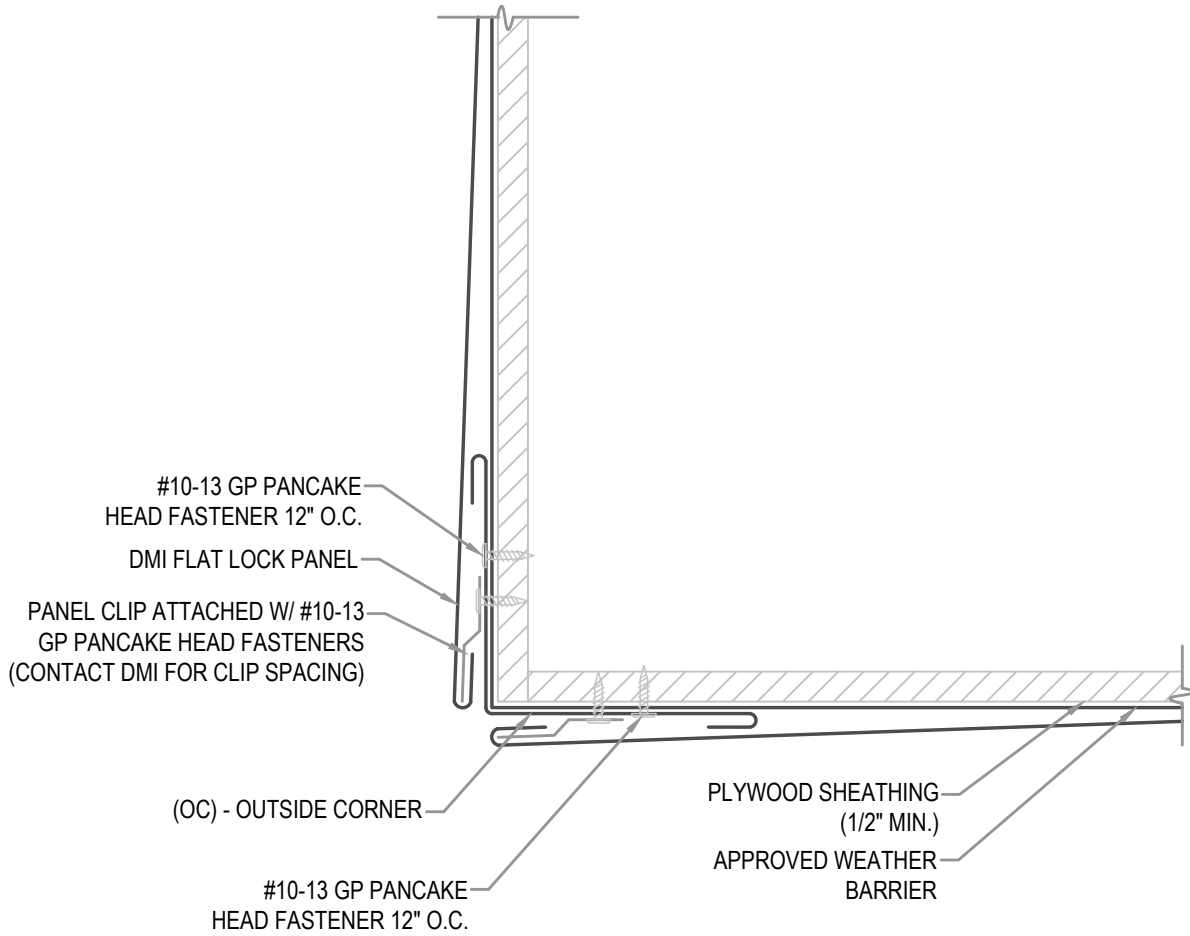

ALL FASTENERS TO PENETRATE WOOD  
3/4" MIN. AND METAL FRAMING 1/2" MIN.

OUTSIDE CORNER

• **PROVEN** • **DEPENDABLE** • **SUSTAINABLE** •

**METAL ENVELOPE SYSTEMS SINCE 1988**

WWW.DMIMETALS.COM

Detail:

FL-06-00

Issue/Rev Date:

09/20

Scale:

3"=1'-0"