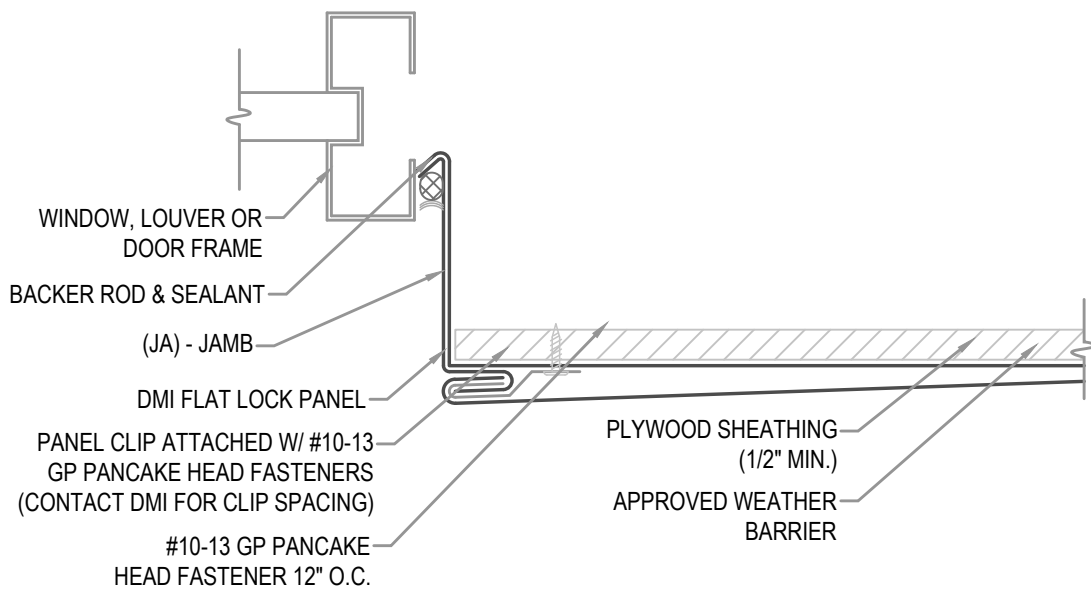

ALL FASTENERS TO PENETRATE WOOD
3/4" MIN. AND METAL FRAMING 1/2" MIN.

JAMB

• PROVEN • DEPENDABLE • SUSTAINABLE •

METAL ENVELOPE SYSTEMS SINCE 1988

WWW.DMIMETALS.COM

Detail:

FL-04-00

Issue/Rev Date:

09/20

Scale:

3"=1'-0"