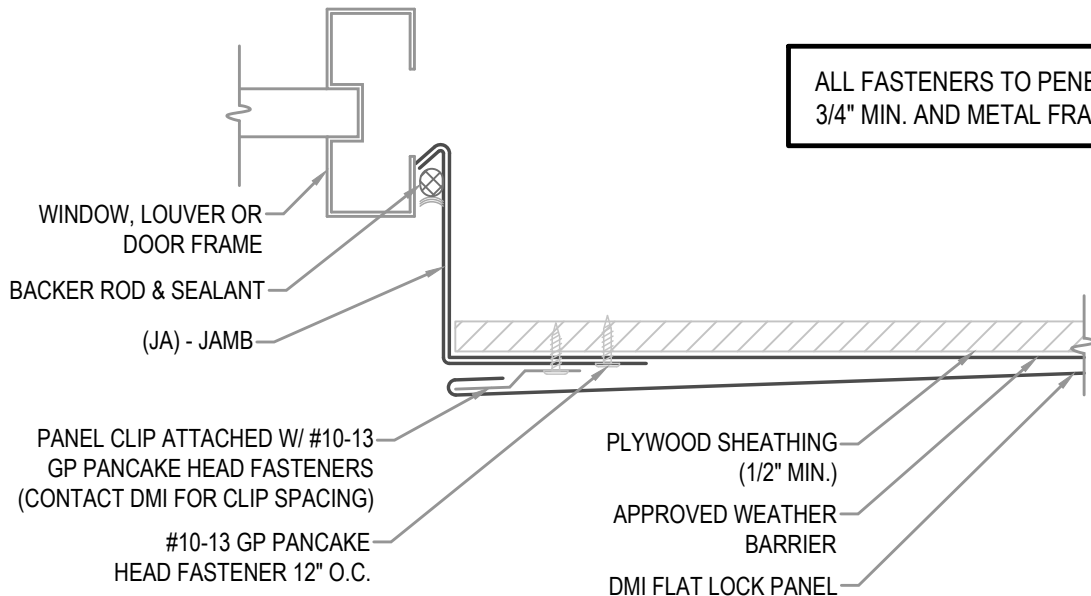

ALL FASTENERS TO PENETRATE WOOD
3/4" MIN. AND METAL FRAMING 1/2" MIN.

JAMB

• PROVEN • DEPENDABLE • SUSTAINABLE •

METAL ENVELOPE SYSTEMS SINCE 1988

WWW.DMIMETALS.COM

Detail:

FL-04-00

Issue/Rev Date:

09/20

Scale:

3"=1'-0"