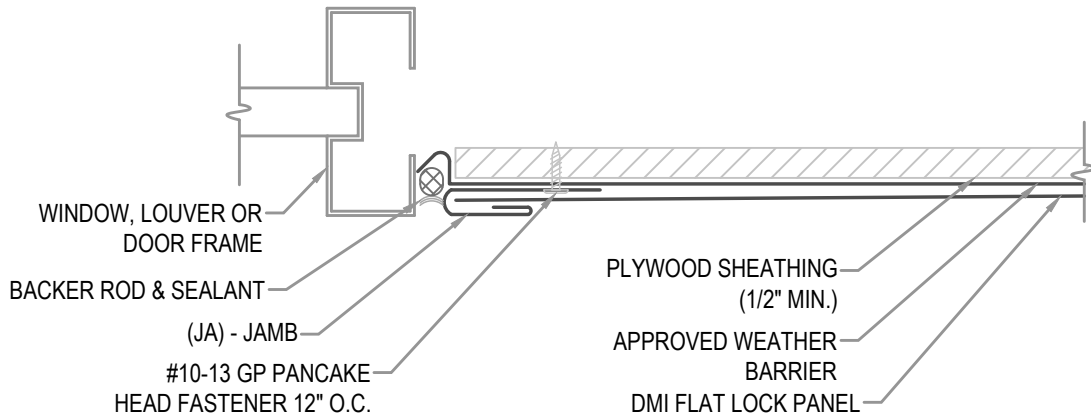

ALL FASTENERS TO PENETRATE WOOD
3/4" MIN. AND METAL FRAMING 1/2" MIN.

JAMB

• PROVEN • DEPENDABLE • SUSTAINABLE •

METAL ENVELOPE SYSTEMS SINCE 1988

WWW.DMIMETALS.COM

Detail:

FL-04-00

Issue/Rev Date:

09/20

Scale:

3"=1'-0"