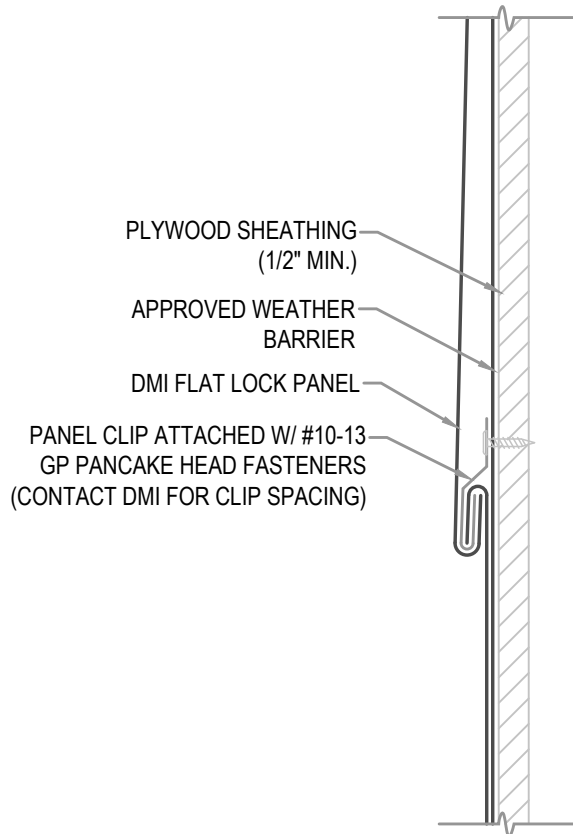

ALL FASTENERS TO PENETRATE WOOD
3/4" MIN. AND METAL FRAMING 1/2" MIN.

PANEL LAP

• **PROVEN** • **DEPENDABLE** • **SUSTAINABLE** •

METAL ENVELOPE SYSTEMS SINCE 1988

WWW.DMIMETALS.COM

Detail:

FL-02-00

Issue/Rev Date:

09/20

Scale:

3"=1'-0"