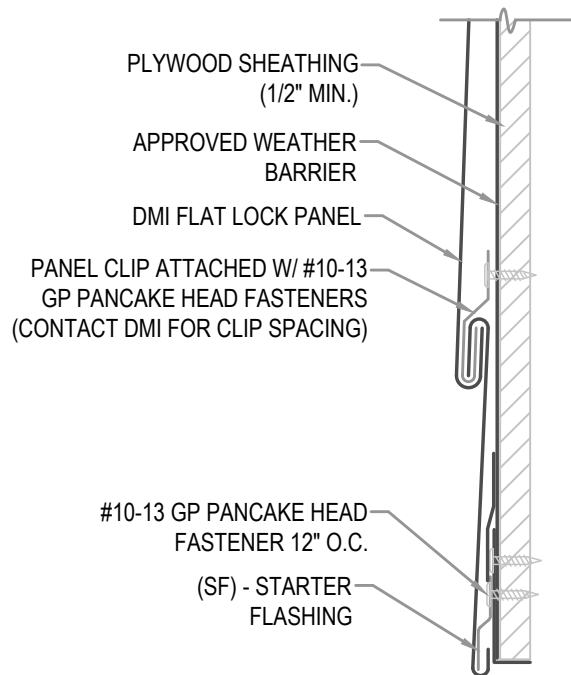

ALL FASTENERS TO PENETRATE WOOD  
3/4" MIN. AND METAL FRAMING 1/2" MIN.

Scale:

**3"=1'-0"**