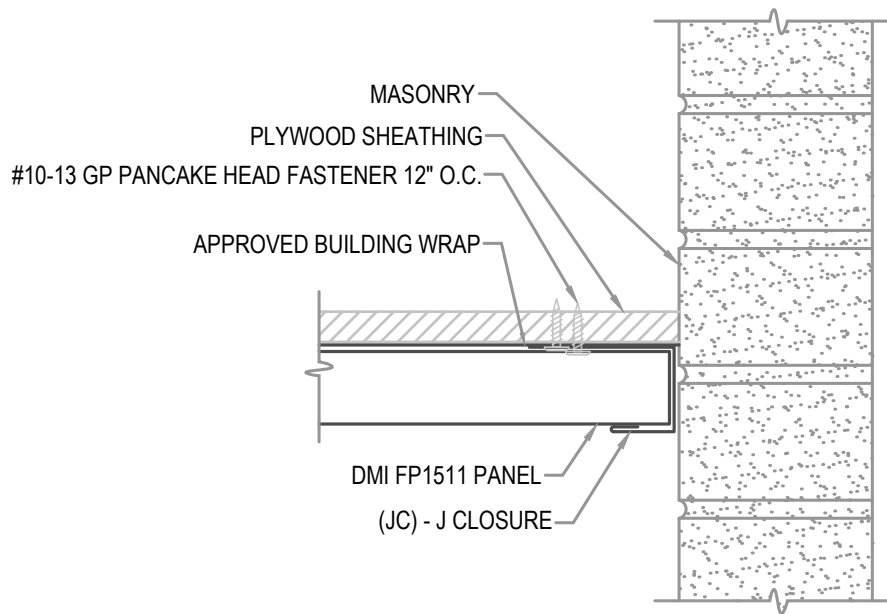

FASTENERS TO PENETRATE WOOD SHEETING  
3/4" MIN. AND METAL FRAMING 1/2" MIN.

**3"=1'-0"**